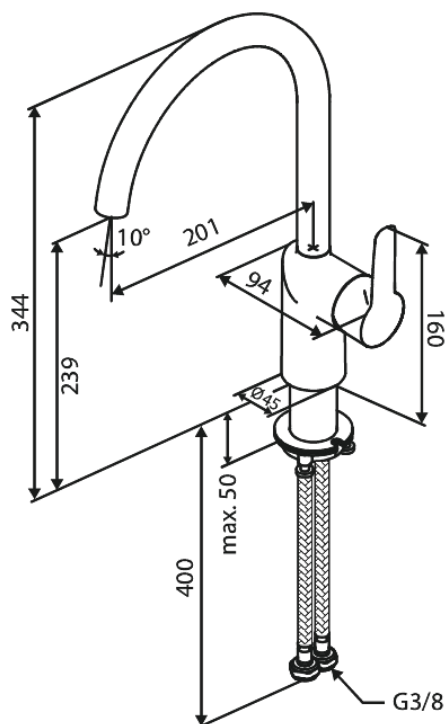

Core

Kitchen mixer

Article no.: 590700000
Finish: Chrome
Series: Core

EAN no.: 5708516838647

Standard features:

1 handle
Ceramic cartridge
Water consumption max.6 l/min
110° swivel limitation

Product features